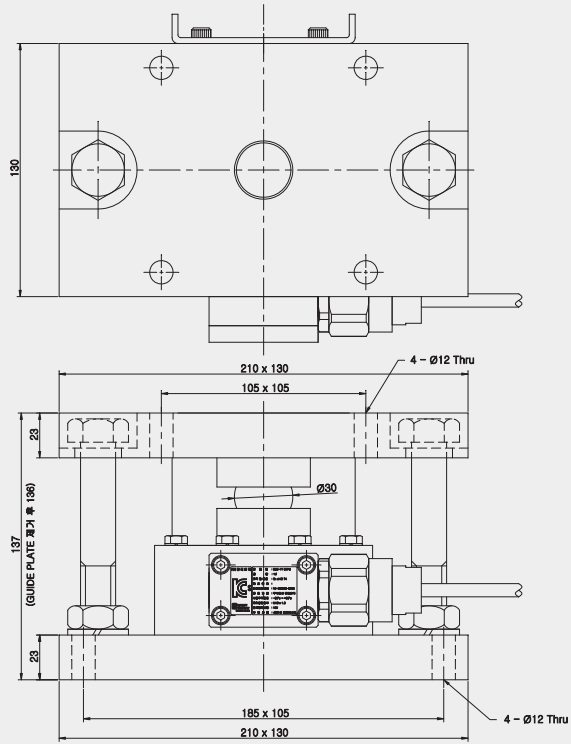

CLS/SLS-Ex d-TWM

Tank Weighing Module type

Capacity Range : 1~3T

Capacity Range : 5T

Capacity Range : 10,15, 20, 30T