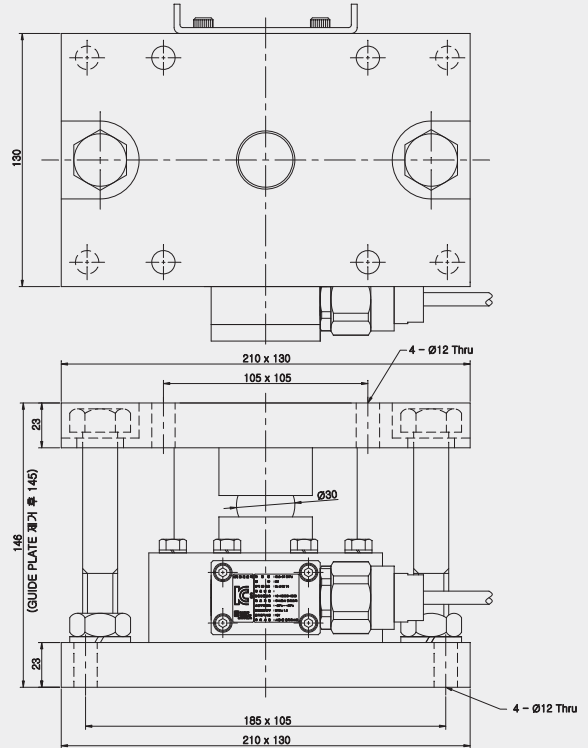

CLS/SLS-Ex d-TWM

Tank Weighing Module type

Capacity Range : 1~3T

Capacity Range : 5T

Capacity Range : 10,15, 20, 30T