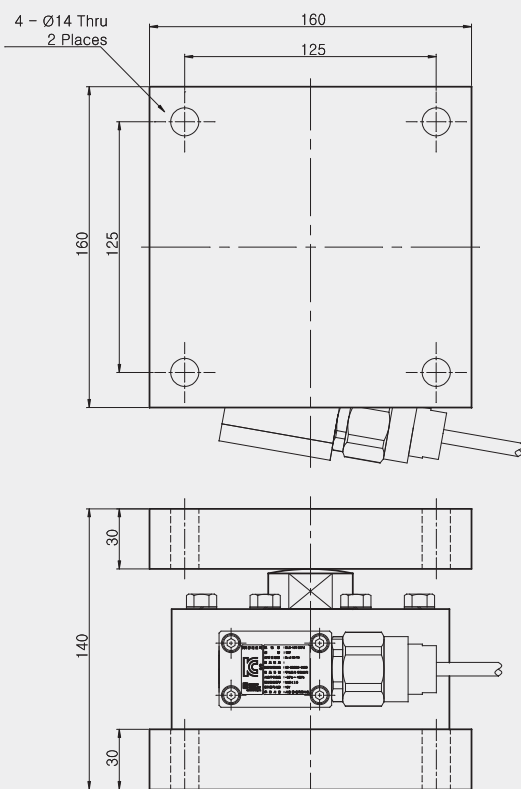

CLS/SLS-TWL

Tank Weighing Button type

Capacity Range : 1~3T

Capacity Range : 5T

Capacity Range : 10T,15T

Capacity Range : 20T, 30T