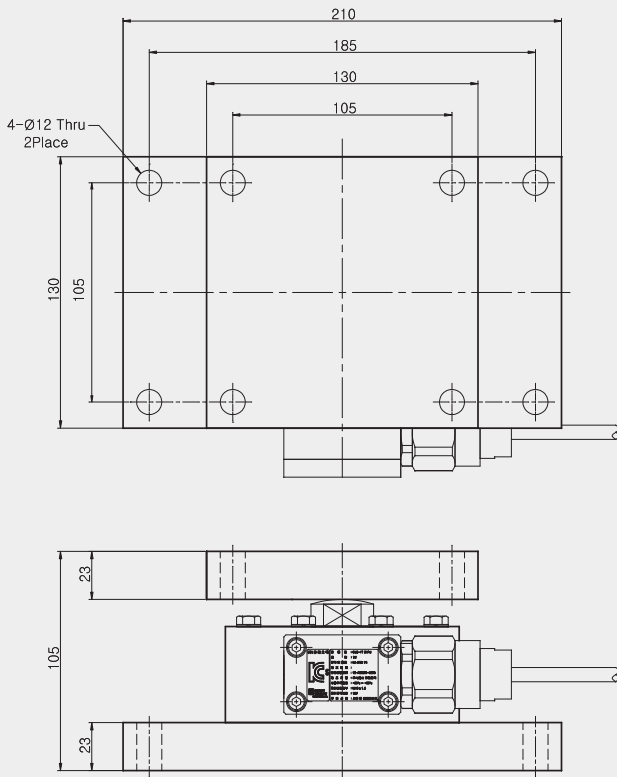

CLS/SLS-TWL

Tank Weighing Button type

Capacity Range : 1~3T

Capacity Range : 5T

Capacity Range : 10T,15T

Capacity Range : 20T, 30T