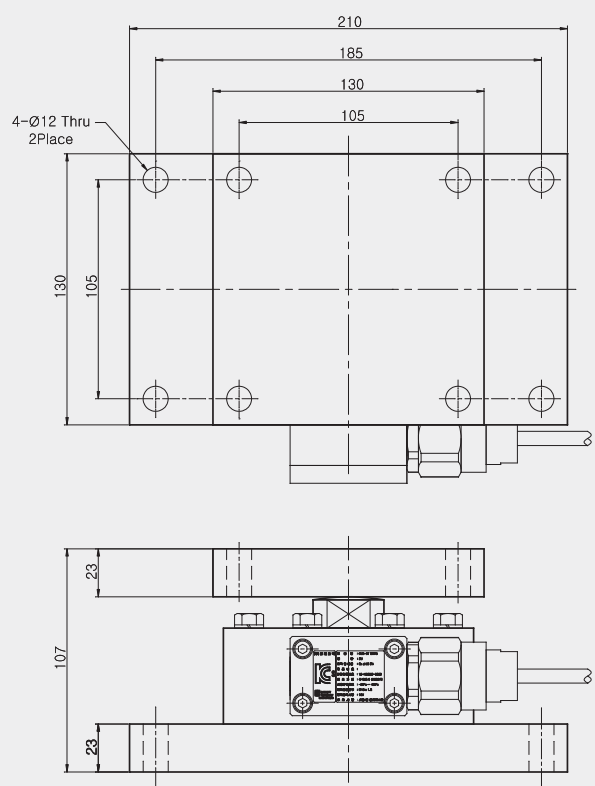

CLS/SLS-TWL

Tank Weighing Button type

Capacity Range : 1~3T

Capacity Range : 5T

Capacity Range : 10T,15T

Capacity Range : 20T, 30T